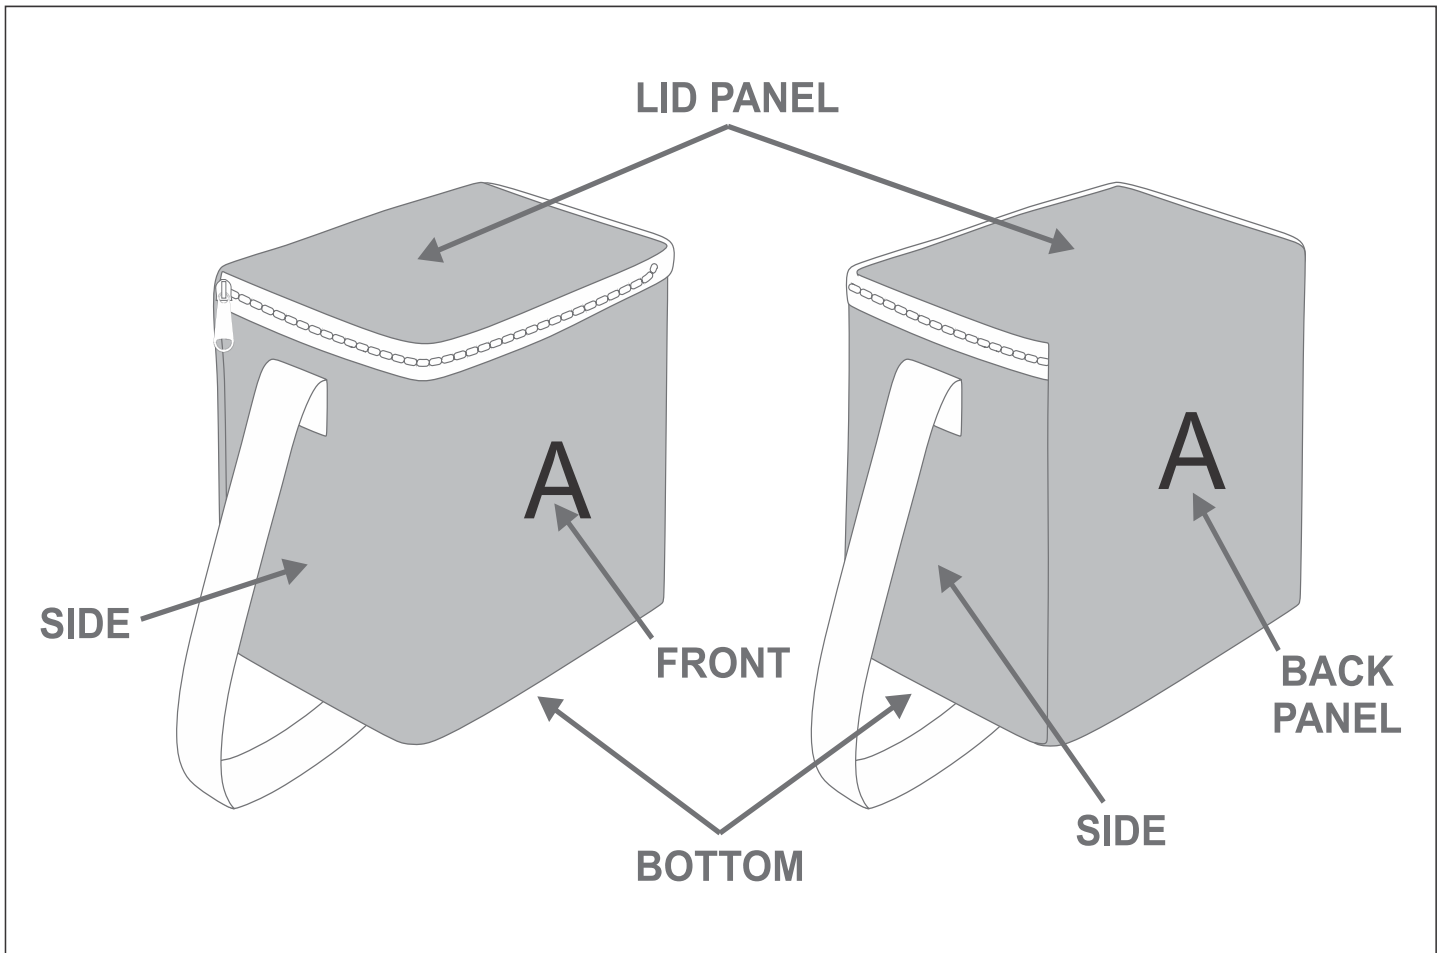

# SG-HP-104-G

PPS Hoppla Quebec RPET Stitch-Bond 12 Can Cooler

## Need to know:

Includes 1-Position Sublimation (setup fees apply)

- Please Note: We cannot guarantee 100% logo Alignment on all Brandable Panels

## Branding Options:

Position	Branding Method (Branding Code)	No. of Colours	Dimension
A	Custom Sublimation A (CPSUB-A)	Full Colour	600mm wide x 851mm high